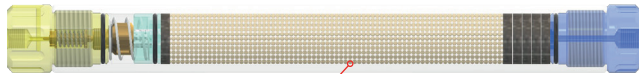

**EVO 310**

- Auto cut off can be set from 50 bar (755 psi) to 310 bar (4500 psi)
- Highly accurate digital pressure sensor with additional analogue gauge
- Built in Automatic Air Pressure Purge
- Built in thermal management

**DRY Pac Pro**

- Pressure rating of up to 4500 psi / 310 bar
- Provides ultra clean and dry air even in the most humid conditions and environments
- Recommended for filling steel vessels and devices susceptible to corrosion