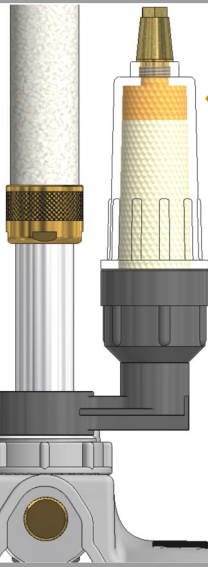

SATURATION-INDICATOR TECHNOLOGY

NEW!

1

2

THE SMALL BAG OF ORANGE INDICATOR-MEDIA CAN BE FOUND INSIDE THE DRY-PAC REFILL SACHET

DRY

SATURATED

WHEN THE INDICATOR TURNS GREEN IT IS TIME TO CHANGE THE DRY-PAC MEDIA